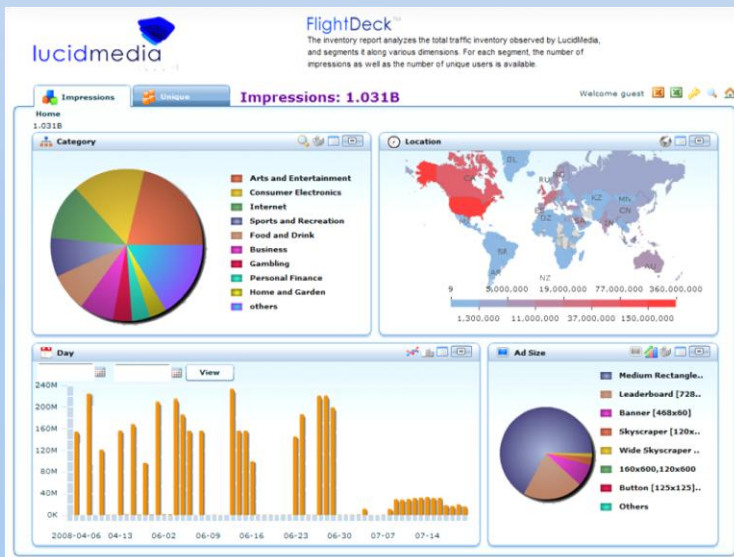

LucidMedia

LucidMedia Network at a Glance

Top Level Channels	Channel Depth	Category Depth	Contextual Targeting	Behavioral Targeting	Potential Reach (unique/month)	Potential Volume (impressions/month)
31	14,000	12	Yes	Yes	178M	45B

do you know exactly
where your ads are running?

LucidMedia is the first hyper-targeting display ad meta-network with complete transparency to the page level. We are proving advertisers the ability to run highly relevant, contextually targeted campaigns across the largest pools of inventory available.

LucidMedia Network offers ...

- Page level contextual targeting
- Demographic & behavioral targeting
- Complete transparency & accountability
- Safe access to the elusive "long-tail"
- Un-matched reach & contextual depth
- Patented contextualization engine

lucidmedia™
see clearly

LucidMedia FlightDeck™ Console

Get more from your ad dollar with the LucidMedia FlightDeck™ campaign console. Instantly locate the top performing micro-segments and re-target for performance. Instantly see exactly what works and what doesn't to eliminate waste using our automated visualization widgets.